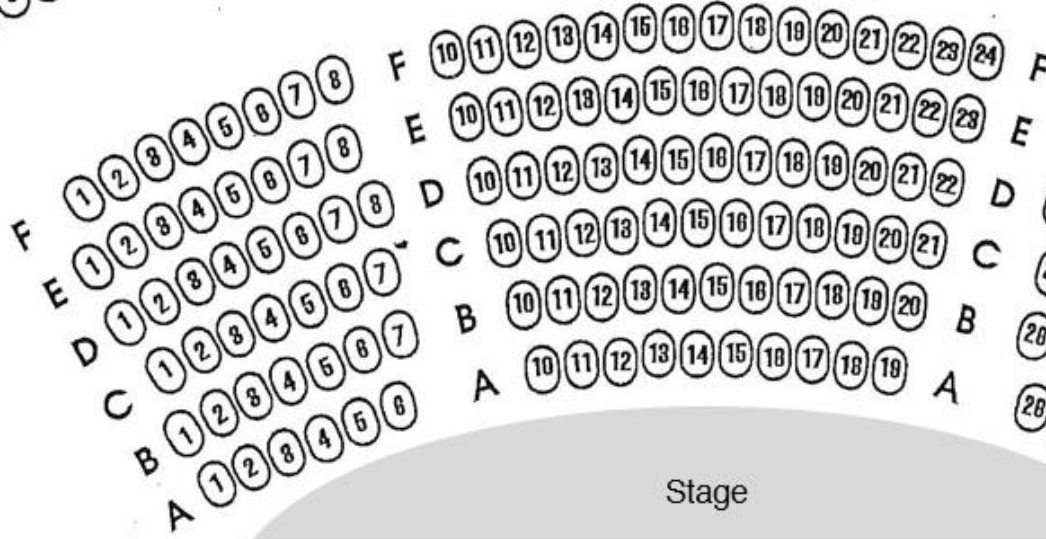

MICHAEL J FOX THEATRE

Stage