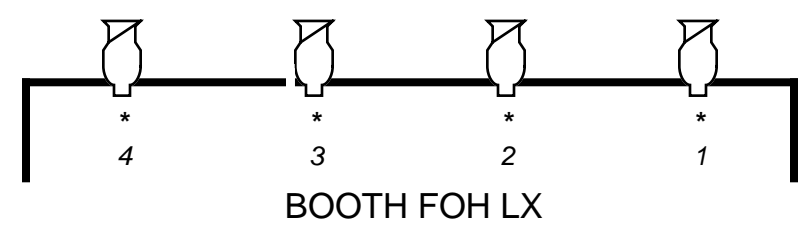

MJFT Lighting Plot

Venue: Michael J Fox Theatre
Designer: David McRae & James Dobbs
2/05/2019

Light Plot