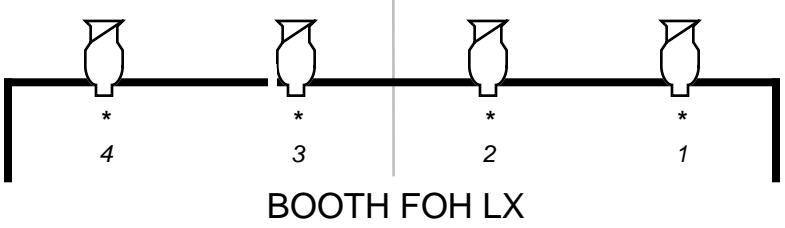

MJFT Lighting Plot

Venue: Michael J Fox Theatre
Designer: David McRae & James Dobbs
4/02/2019

Light Plot